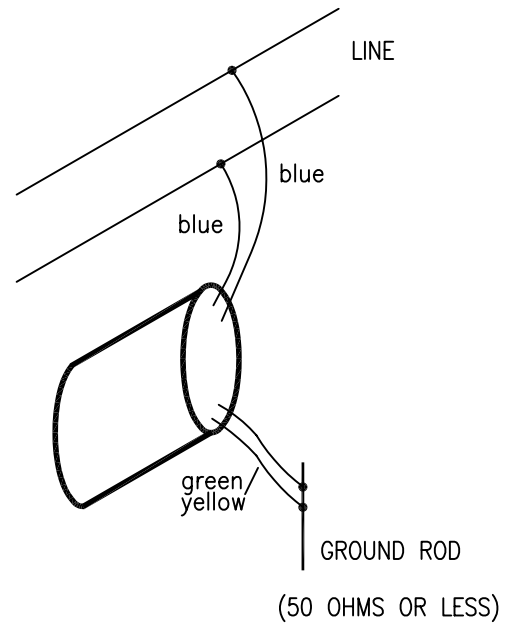

- ① EACH SP 100 PROTECTS A 300' RADIUS INCLUDING LATERAL BRANCHING.
- ② IF LATERAL BRANCHING IS LESS THAN 25' AN LSP IS NOT REQUIRED.
- ③ INCLUDE A LSP AT THE END OF ALL WIRE RUNS.

PLAN VIEW IN FIELD

SP100

Connecting a Field Surge Protector